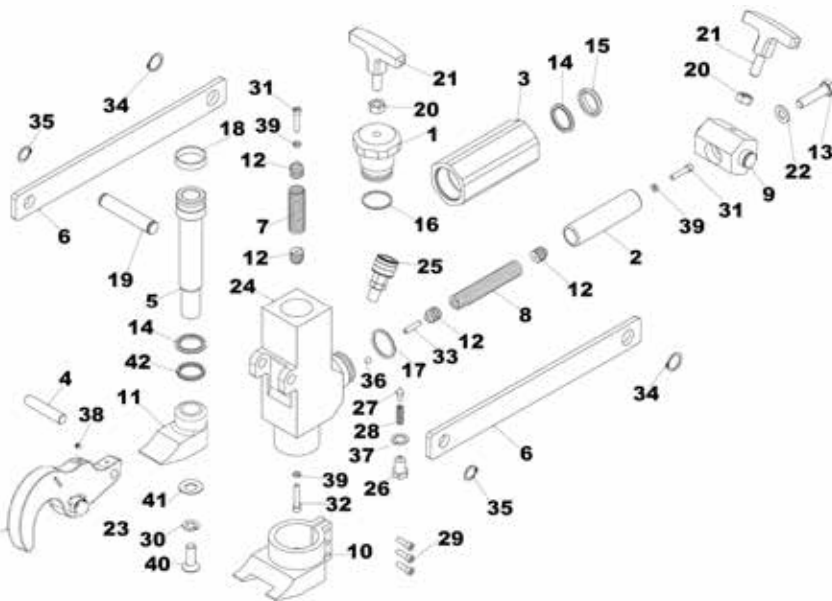

254A - HYDRAULIC BEAD BREAKER

Bead Breakers are expertly engineered and manufactured in Italy by our dedicated team of in-house experts. They are world-renowned for their long-life span, durability, and unrivalled performance.

A23

TECHNICAL DATA

Rim Size:	Up to 25"	Category:	Bead Beakers
Power:	3850kg	Weight:	8.5 kg

Application: Truck, Tractor Detaches inside and outside tire beads from 3 piece rims.

TYRECARE LTD

Killeshandra, Co. Cavan, Ireland, H12V309 • Tel. +353 49 433 4486