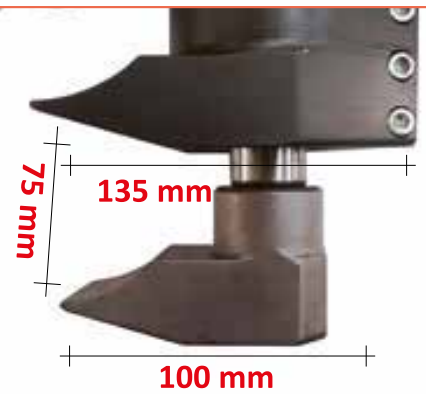

254A - HYDRAULIC BEAD BREAKER

Bead Breakers are expertly engineered and manufactured in Italy by our dedicated team of in-house experts. They are world-renowned for their long-life span, durability, and unrivalled performance.

A23

TECHNICAL DATA

Rim Size:	Up to 25"	Category:	Bead Beakers
Power:	3850kg	Weight:	8.5 kg

Application: Truck, Tractor Detaches inside and outside tire beads from 3 piece rims.

TYRECARE LTD

Killeshandra, Co. Cavan, Ireland, H12V309 • Tel. +353 49 433 4486