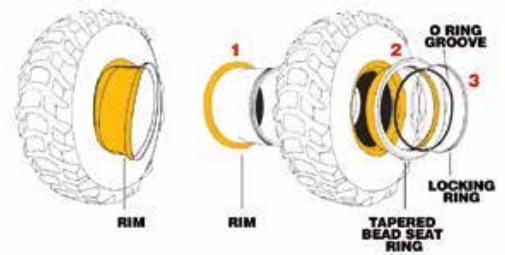

254A - HYDRAULIC BEAD BREAKER

Bead Breakers are expertly engineered and manufactured in Italy by our dedicated team of in-house experts. They are world-renowned for their long-life span, durability, and unrivalled performance.

A23

TECHNICAL DATA

Rim Size:	Up to 25"	Category:	Bead Beakers
Power:	3850kg	Weight:	8.5 kg

Application: Truck, Tractor Detaches inside and outside tire beads from 3 piece rims.

TYRECARE LTD

Killeshandra, Co. Cavan, Ireland, H12V309 • Tel. +353 49 433 4486