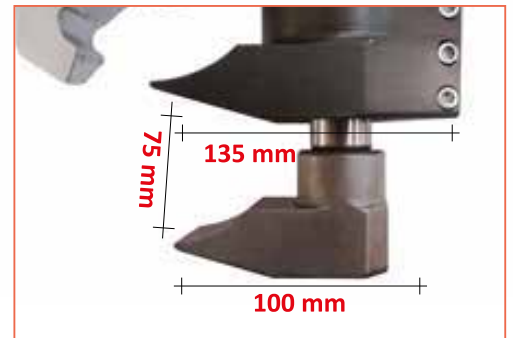

# 254L - HYDRAULIC BEAD BREAKER

Bead Breakers are expertly engineered and manufactured in Italy by our dedicated team of in-house experts. They are world-renowned for their long-life span, durability, and unrivalled performance.

## TECHNICAL DATA

Rim Size:	Up to 25"	Category:	Bead Beakers
Power:	3850kg	Weight:	8.5 kg

Application: Truck, Tractor Detaches inside and outside tire beads from 3 piece rims.