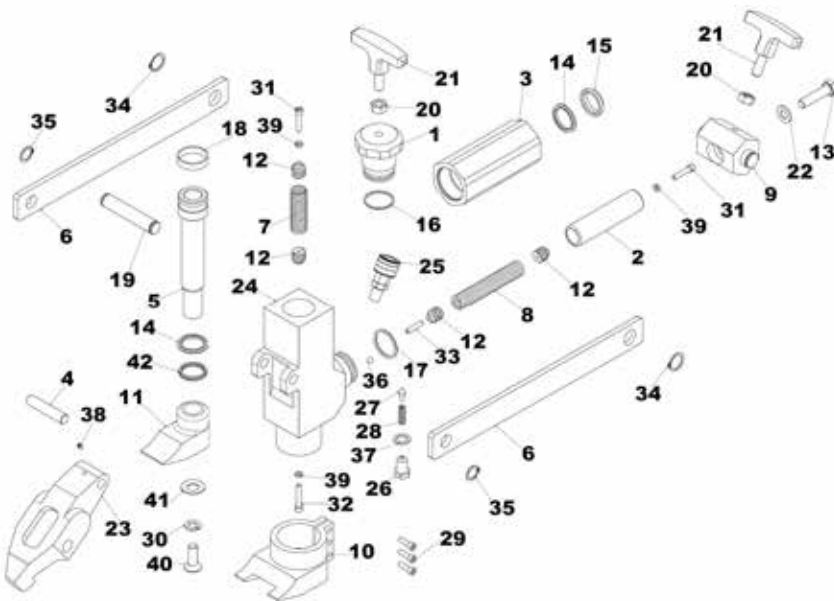

# 254L - HYDRAULIC BEAD BREAKER

Bead Breakers are expertly engineered and manufactured in Italy by our dedicated team of in-house experts. They are world-renowned for their long-life span, durability, and unrivalled performance.

## TECHNICAL DATA

Rim Size:	Up to 25"	Category:	Bead Beakers
Power:	3850kg	Weight:	8.5 kg

Application: Truck, Tractor Detaches inside and outside tire beads from 3 piece rims.