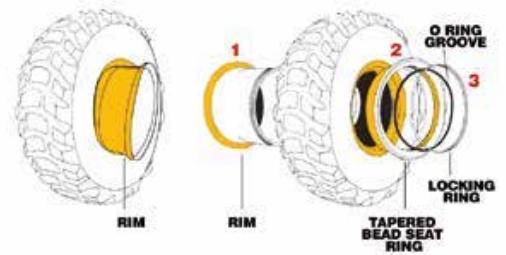

# 254L - HYDRAULIC BEAD BREAKER

Bead Breakers are expertly engineered and manufactured in Italy by our dedicated team of in-house experts. They are world-renowned for their long-life span, durability, and unrivalled performance.

## TECHNICAL DATA

Rim Size:	Up to 25"	Category:	Bead Beakers
Power:	3850kg	Weight:	8.5 kg

Application: Truck, Tractor Detaches inside and outside tire beads from 3 piece rims.