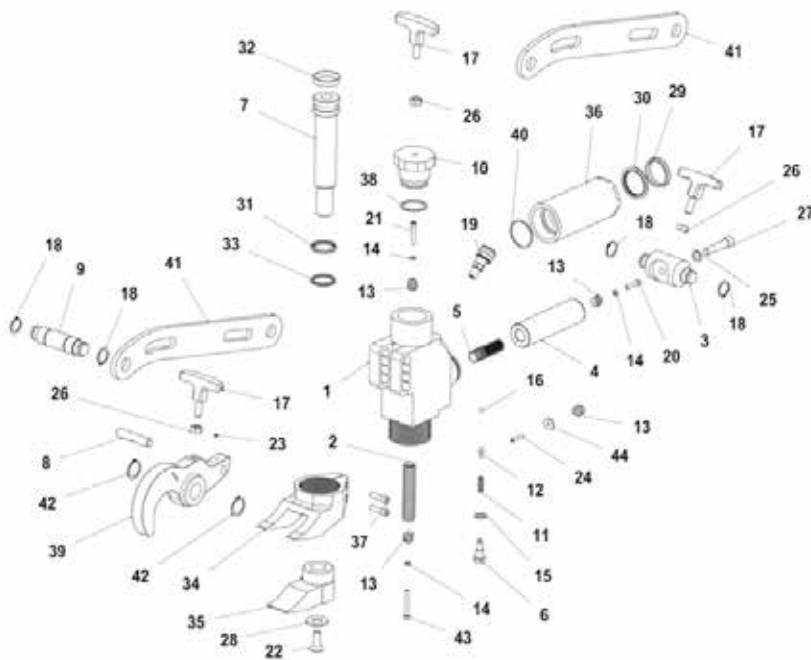

# 254S - HYDRAULIC BEAD BREAKER

Bead Breakers are expertly engineered and manufactured in Italy by our dedicated team of in-house experts. They are world-renowned for their long-life span, durability, and unrivalled performance.

254 S1

254 S2

## TECHNICAL DATA

Rim Size:	25" - 57"	Category:	Bead Breakers
Power:	4700kg	Weight:	17 kg

Application: Truck, Tractor. Detaches inside and outside tire beads. Also for 3-piece Caterpillar rims.