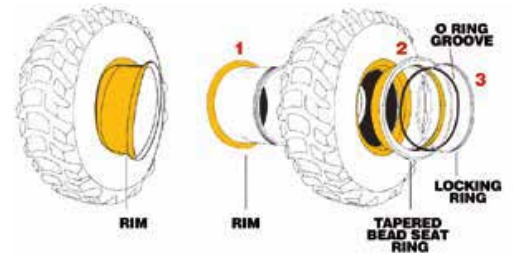

# 254S - HYDRAULIC BEAD BREAKER

Bead Breakers are expertly engineered and manufactured in Italy by our dedicated team of in-house experts. They are world-renowned for their long-life span, durability, and unrivalled performance.

254 S1

254 S2

## TECHNICAL DATA

Rim Size:	25" - 57"	Category:	Bead Breakers
Power:	4700kg	Weight:	17 kg

Application: Truck, Tractor. Detaches inside and outside tire beads. Also for 3-piece Caterpillar rims.