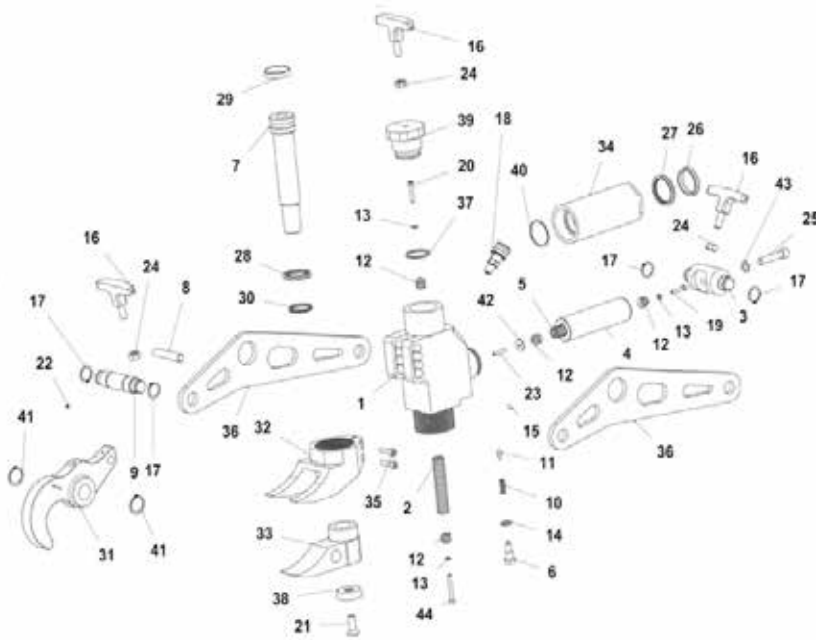

254SP - HYDRAULIC BEAD BREAKER

Bead Breakers are expertly engineered and manufactured in Italy by our dedicated team of in-house experts. They are world-renowned for their long-life span, durability, and unrivalled performance.

TECHNICAL DATA

Rim Size:	25" - 57"	Category:	Bead Beakers
Power:	4700kg	Weight:	18.5 kg

Application: Earthmover. Detaches inside and outside tire beads from 3 piece rims.

TYRE CARE LTD

Killeshandra, Co. Cavan, Ireland, H12V309 • Tel. +353 49 433 4486