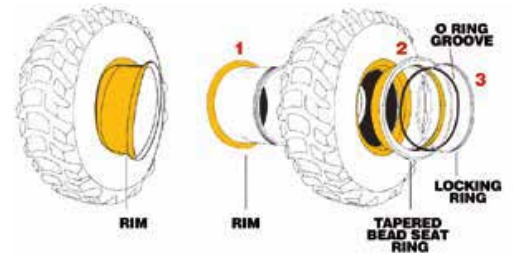

254SP - HYDRAULIC BEAD BREAKER

Bead Breakers are expertly engineered and manufactured in Italy by our dedicated team of in-house experts. They are world-renowned for their long-life span, durability, and unrivalled performance.

TECHNICAL DATA

Rim Size:	25" - 57"	Category:	Bead Beakers
Power:	4700kg	Weight:	18.5 kg

Application: Earthmover. Detaches inside and outside tire beads from 3 piece rims.

TYRE CARE LTD

Killeshandra, Co. Cavan, Ireland, H12V309 • Tel. +353 49 433 4486