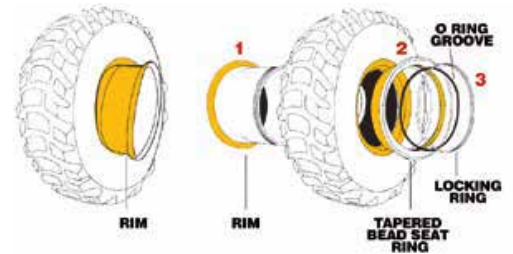

254SP LONG - HYDRAULIC BEAD BREAKER

Bead Breakers are expertly engineered and manufactured in Italy by our dedicated team of in-house experts. They are world-renowned for their long-life span, durability, and unrivalled performance.

254 S1

254 S2

TECHNICAL DATA

Rim Size:	25" - 57"	Category:	Bead Beakers
Power:	4700kg	Weight:	17.4 kg

Application: Earthmover. Detaches inside and outside tire beads from 3 piece rims.

TYRE CARE LTD

Killeshandra, Co. Cavan, Ireland, H12V309 • Tel. +353 49 433 4486