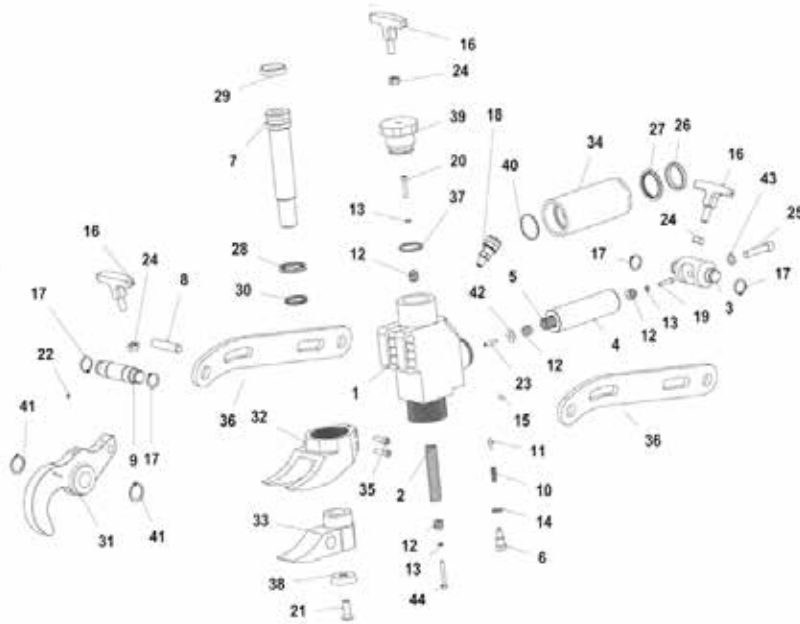

254SP LONG - HYDRAULIC BEAD BREAKER

Bead Breakers are expertly engineered and manufactured in Italy by our dedicated team of in-house experts. They are world-renowned for their long-life span, durability, and unrivalled performance.

254 S1

254 S2

TECHNICAL DATA

Rim Size:	25" - 57"	Category:	Bead Beakers
Power:	4700kg	Weight:	17.4 kg

Application: Earthmover. Detaches inside and outside tire beads from 3 piece rims.

TYRE CARE LTD

Killeshandra, Co. Cavan, Ireland, H12V309 • Tel. +353 49 433 4486