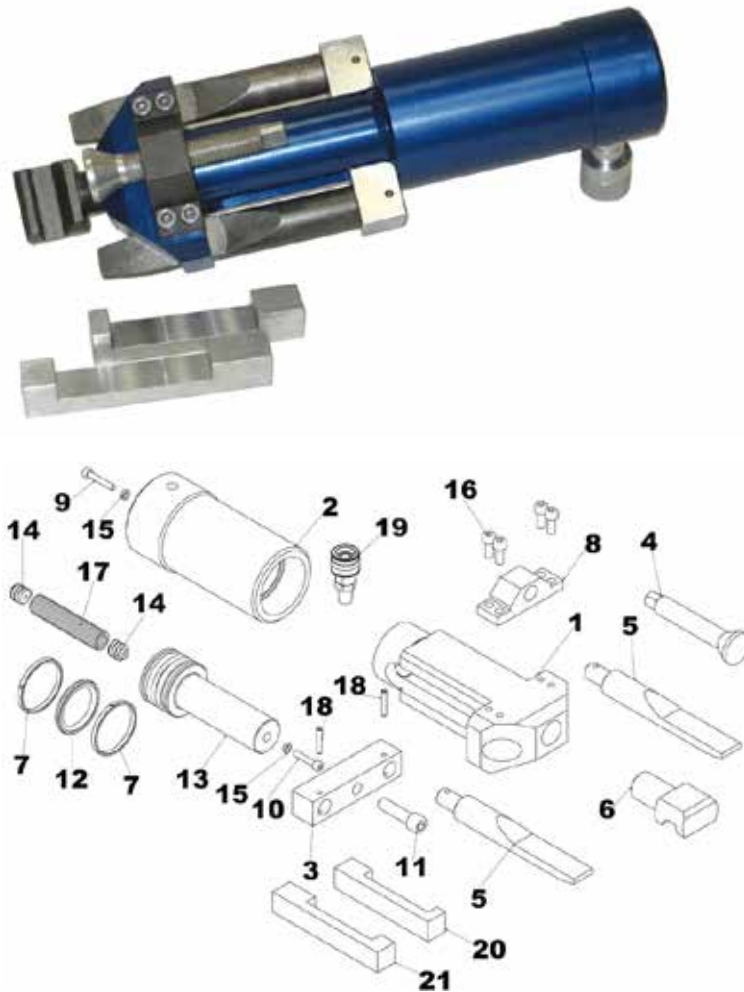

# 255S HYDRAULIC BEAD BREAKER

Bead Breakers are expertly engineered and manufactured in Italy by our dedicated team of in-house experts. They are world-renowned for their long-life span, durability, and unrivalled performance.

CODE	A	B	C	D
255SH9A	30 mm	8 mm	78 mm	43 mm
255SH9B	29 mm	10 mm	78 mm	43 mm
255SH9C	36 mm	10 mm	100 mm	50 mm
255SH9D	30 mm	9 mm	85 mm	37 mm

## TECHNICAL DATA

Rim Size:	25" - 51"	Category:	Bead Beakers
Power:	19700kg	Weight:	8 kg

Application: Earthmover. Detaches inside and outside tire beads from 5 piece rims with 8 cm forks.