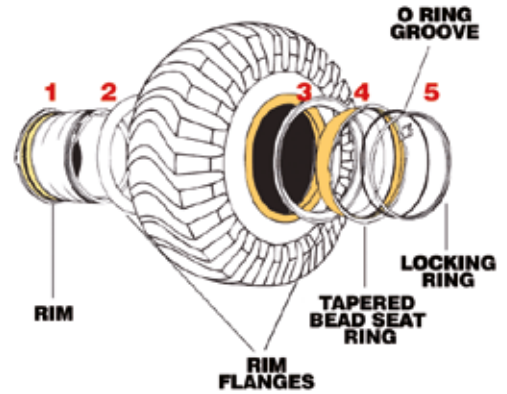

# 255S HYDRAULIC BEAD BREAKER

Bead Breakers are expertly engineered and manufactured in Italy by our dedicated team of in-house experts. They are world-renowned for their long-life span, durability, and unrivalled performance.

CODE	A	B	C	D
255SH9A	30 mm	8 mm	78 mm	43 mm
255SH9B	29 mm	10 mm	78 mm	43 mm
255SH9C	36 mm	10 mm	100 mm	50 mm
255SH9D	30 mm	9 mm	85 mm	37 mm

## TECHNICAL DATA

Rim Size:	25" - 51"	Category:	Bead Beakers
Power:	19700kg	Weight:	8 kg

Application: Earthmover. Detaches inside and outside tire beads from 5 piece rims with 8 cm forks.