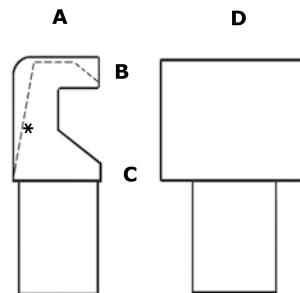

CODE	A	B	C	D
255SH9A	30 mm	8 mm	78 mm	43 mm
255SH9B	29 mm	10 mm	78 mm	43 mm
255SH9C	36 mm	10 mm	100 mm	50 mm
255SH9D	30 mm	9 mm	85 mm	37 mm

## TECHNICAL DATA

Rim Size:	25" - 51"	Category:	Bead Beakers
Power:	19700kg	Weight:	8 kg

Application: Earthmover. Detaches inside and outside tire beads from 5 piece rims with 8 cm forks.